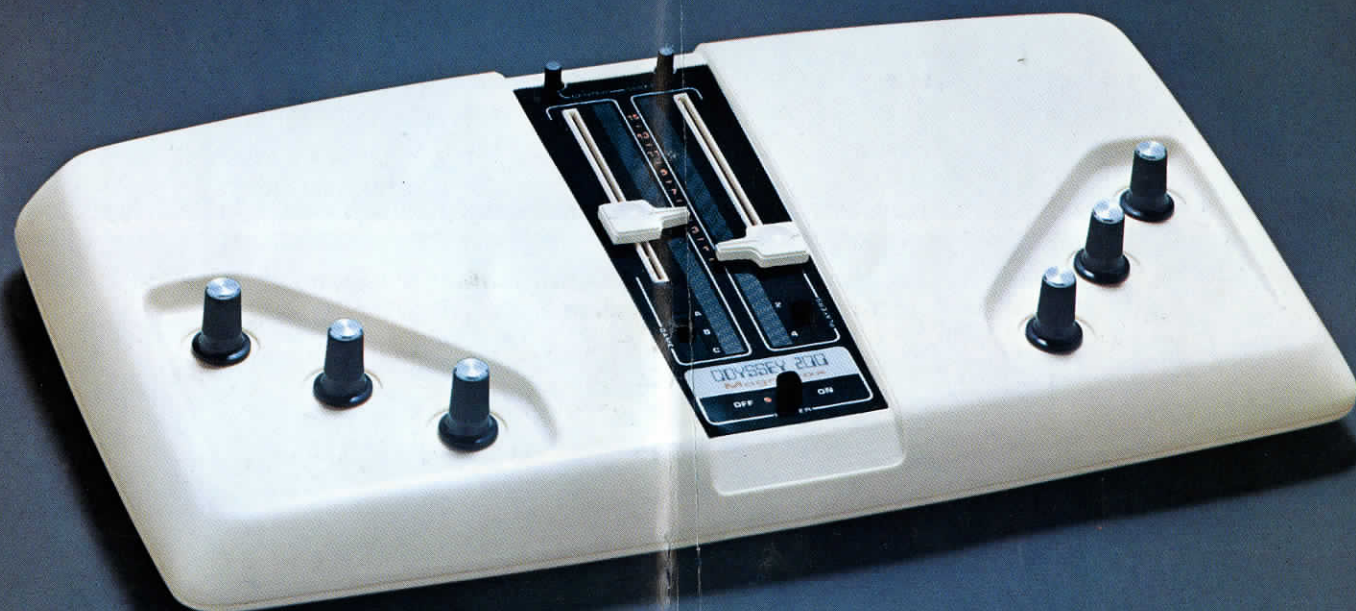

With three action-packed games for the entire family . . . Tennis, Hockey and Smash . . . deluxe Odyssey 200 (Model YF 7015) offers the following features for convenient and exciting playing:

Electronic On-Screen Scoring. Two visual index bar displays move through 15 different positions, one at a time, as each player scores.

Mechanical Scoring. An indicator on the Master Control gives added score-keeping capability.

Action Sound. Each time the ball hits a player or wall, an electronic sound is activated. If desired, the sound may be deactivated.

Ball Rebound from top and bottom of the screen, gives greater interest and excitement to each game.

Vertical and Horizontal Player Action. The Master Control has two sets of rotary controls to move the players on the screen.

Ball Control. Each player has a rotary control to put "English" on the ball to out-manuever his opponent.

Speed Control enables players to set the pace of the game and allows them to play at the level of their ability. It also helps improve reaction timing and skill.

Game Select Switch on Master Control Center permits quick selection of Tennis, Hockey or Smash.

Two/Four Player Switch permits playing doubles at Tennis and the challenge of a goalie while playing Hockey.

Center Control to adapt Odyssey to all television receivers.

On/Off Power Switch activates the game you select.

Odyssey operates on 6 "C" batteries (not included) or on an optional (at extra cost) AC adaptor.